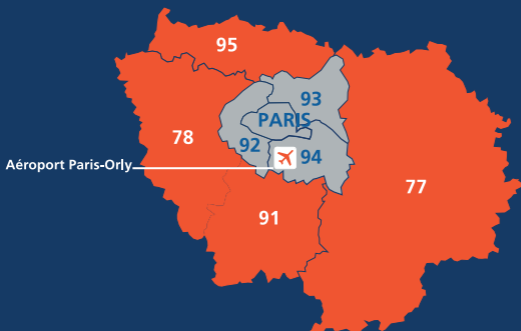

Taxis Banlieue Suburb Taxis

Tarif horokilométrique : 0,83 € - 2,50 €

Fare based on time and mileage: 0,83 € - 2,50 €

Départements desservis Departments served

(91) Essonne
(77) Seine-et-Marne
(95) Val-d'Oise
(78) Yvelines